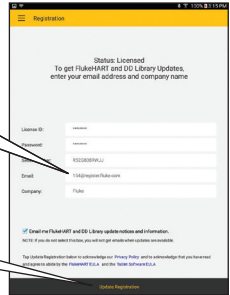

5

6

7

Fluke 154 Users Manual

Wireless service not included with purchase.