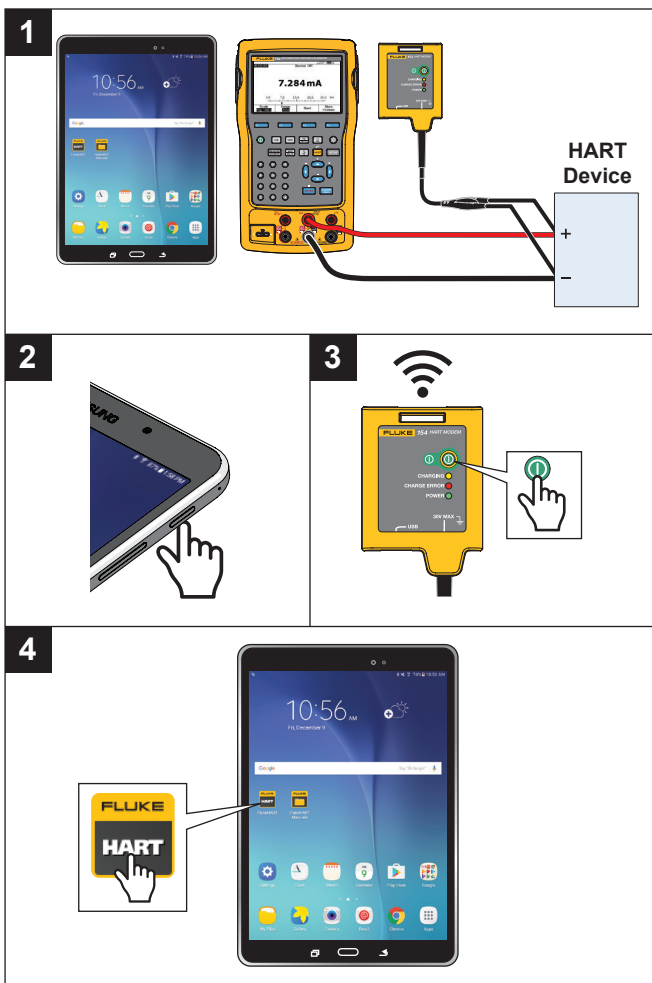

154

HART® Calibration Assistant

See Users Manual for “Safety Information” and User information.

Go to www.fluke.com to register your product and for more information.

PN 4766015 February 2016, Rev. 2, 12/17