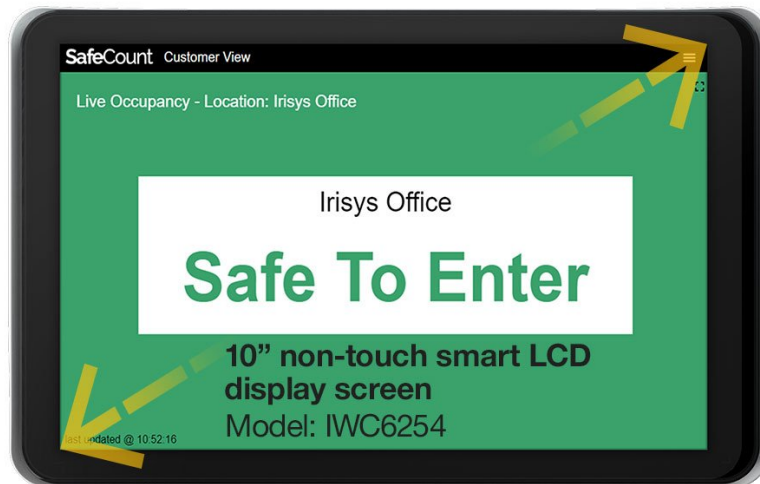

TECHNICAL DATA

SafeCount LCD Display Screen

Key features

- Notify building-users when it's safe to enter an area
- LCD display screen with customizable messaging
- Pair with SafeCount sensors for automatic updating

Product overview: SafeCount LCD Display Screen

Add a display screen to your SafeCount system so building users can see if it's safe to enter an area with a quick glance. Each display screen can pair with your people counting system to display custom messaging on the LCD screen.

Where to install

Both of the 10-inch display screens are designed to help ensure social distancing in:

- Office areas
- Meeting rooms
- Restrooms

Since the larger, 21.5-inch display screen is designed to be easier to see, it's great to install in higher-traffic areas like:

- Entrance kiosks
- Cafeterias or dining halls
- Office areas

Specifications: SafeCount LCD Display Screen

| Product Number | IWC6254 | IWC6255 | IWC6256 |
|-------------------------------|--|---|--|
| Description | 10-inch commercial-grade, non-touch smart LCD display. Supports customizable and split screen display messaging. | 10-inch commercial-grade, PoE-compatible touchscreen LCD display including matching light bars. Supports customizable and split screen display messaging. | 21.5-inch commercial-grade, non-touch smart LCD display. Supports customizable and split screen display messaging. |
| Dimensions (W x H x D) | 270 x 170 x 29mm | 270 x 170 x 29mm | 538 x 331 x 37mm |