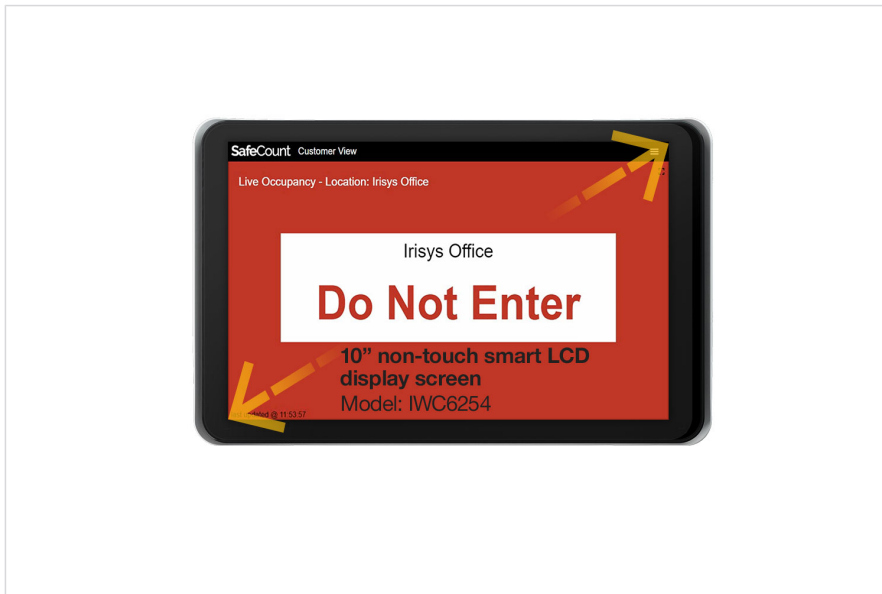

TECHNICAL DATA

SafeCount LCD Display Screen

Key features

- Notify building-users when it's safe to enter an area
- LCD display screen with customizable messaging
- Pair with SafeCount sensors for automatic updating

Product overview: SafeCount LCD Display Screen

Add a display screen to your SafeCount system so building users can see if it's safe to enter an area with a quick glance. Each display screen can pair with your people counting system to display custom messaging on the LCD screen.

- Entrance kiosks
- Cafeterias or dining halls
- Office areas

Specifications: SafeCount LCD Display Screen

| Product Number | IWC6254 | IWC6255 | IWC6256 |
|-------------------------------|--|---|--|
| Description | 10-inch commercial-grade, non-touch smart LCD display. Supports customizable and split screen display messaging. | 10-inch commercial-grade, PoE-compatible touchscreen LCD display including matching light bars. Supports customizable and split screen display messaging. | 21.5-inch commercial-grade, non-touch smart LCD display. Supports customizable and split screen display messaging. |
| Dimensions (W x H x D) | 270 x 170 x 29mm | 270 x 170 x 29mm | 538 x 331 x 37mm |

IWC6254

10" commercial-grade, non-touch smart LCD display screen

Includes:

- 10" LCD Display
- Power Supply Unit

IWC6255

10" commercial-grade, PoE-compatible touchscreen LCD display screen

Includes:

- 10" Touchscreen LCD Display with Lightbars
- Power Supply Unit