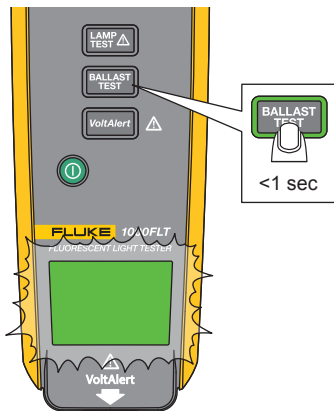

1000FLT Fluorescent Light Tester

Quick Reference Guide

Warning

To prevent possible electrical shock, fire, or personal injury, read the "1000FLT Safety Sheet" before you use this Product.

To download your 1000FLT Users Manual, go to www.fluke.com.

1

2A

2B

3

Power On

Lamp Test

1

2

Pin Test

1

2