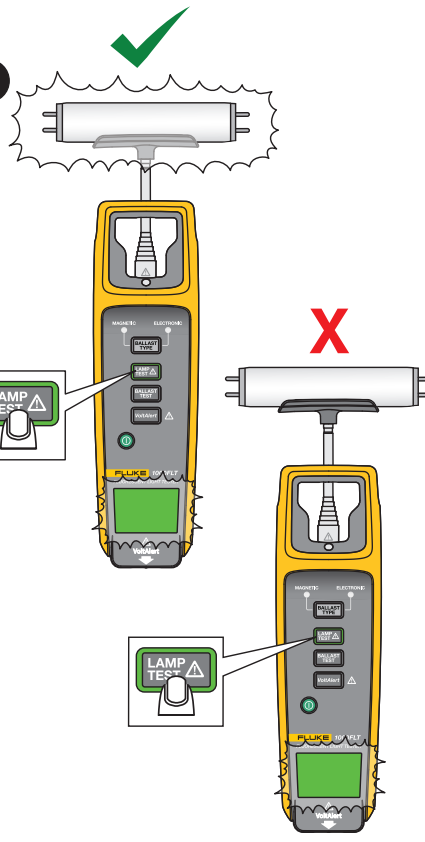

1000FLT Fluorescent Light Tester

Quick Reference Guide

Warning

To prevent possible electrical shock, fire, or personal injury, read the "1000FLT Safety Sheet" before you use this Product.

To download your 1000FLT Users Manual, go to www.fluke.com.

1

2A

2B

3

Power On

Lamp Test

1

2

Pin Test

1

2