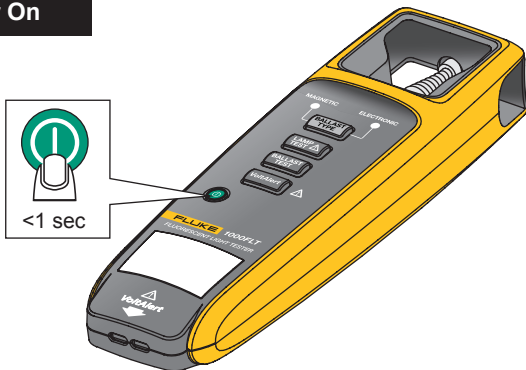

1000FLT Fluorescent Light Tester

Quick Reference Guide

Warning

To prevent possible electrical shock, fire, or personal injury, read the "1000FLT Safety Sheet" before you use this Product.

To download your 1000FLT Users Manual, go to www.fluke.com.

1

2A

2B

3

Power On

Lamp Test

1

2

Pin Test

1

2