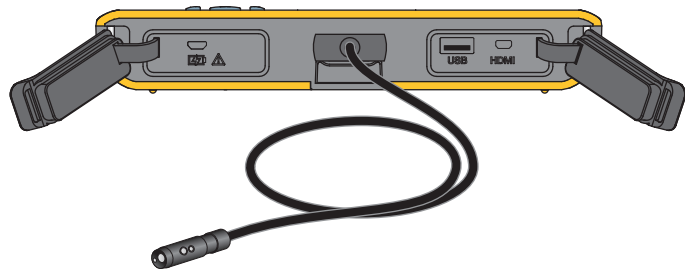

DS701, DS703 FC Diagnostic Videoscopes

1

2

3

4

5

6

F2 > F1 > F2 >
F4 2x > 2x

7

USB

HDMI (DS703 FC)