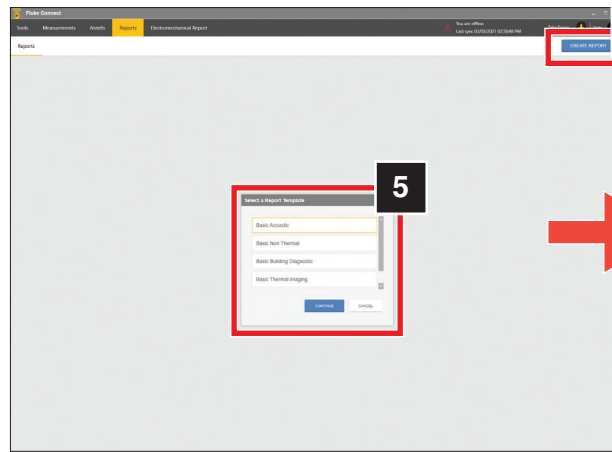

3A Fluke Connect Desktop Reporting: LeakQ