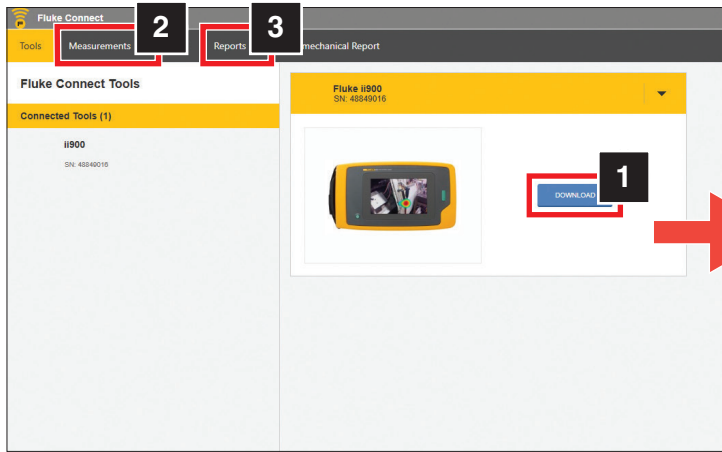

3A Fluke Connect Desktop Reporting: LeakQ