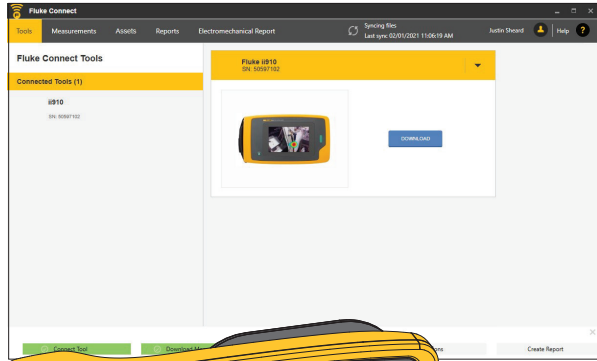

LeakQ™/PDQ Mode™ Reporting Tool for ii900/ii910 Acoustic Imager

 www.fluke.com
LeakQ **PDQ**
ii900/ii910 **ii910**

1 Online Reporting: Software/Firmware Updates

 Fluke Connect: www.fluke.com/fcsetup
 ii900/ii910 Acoustic Imager: www.fluke.com/ii900firmware