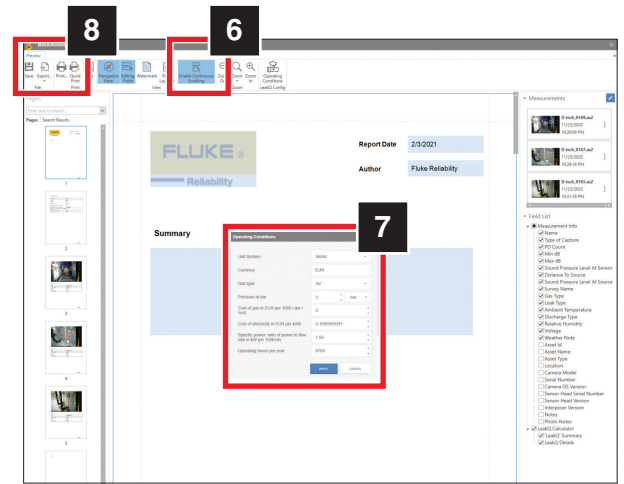

3A Fluke Connect Desktop Reporting: LeakQ